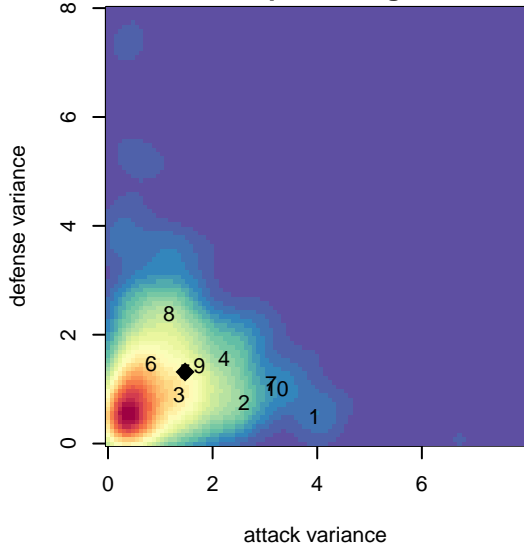

WA Rush B98

Washington Rush SC
 Everett, WA
 B98 total strength=1860
 attack=47.51 defense=32.59
 fall league = RCL B98 Div 1

alt names used:
 Washington Rush (WA) (FWNW)
 WASHINGTON RUSH B98 (WA)
 Washington Rush B98 A
 Washington Rush B98 A

Venues played:
 2014 Showcase of Champions Red U16
 2015 Far West Regionals U16
 2015 Surf Cup Gold U17
 2015 WA Rush Cup B19 Gold U19
 2015 RCL B98 Div 1
 2015 FWRL B98
 2015 WYS Championship B98

**attack and defense variance (black dot)
relative to other teams
and top 10 in region**