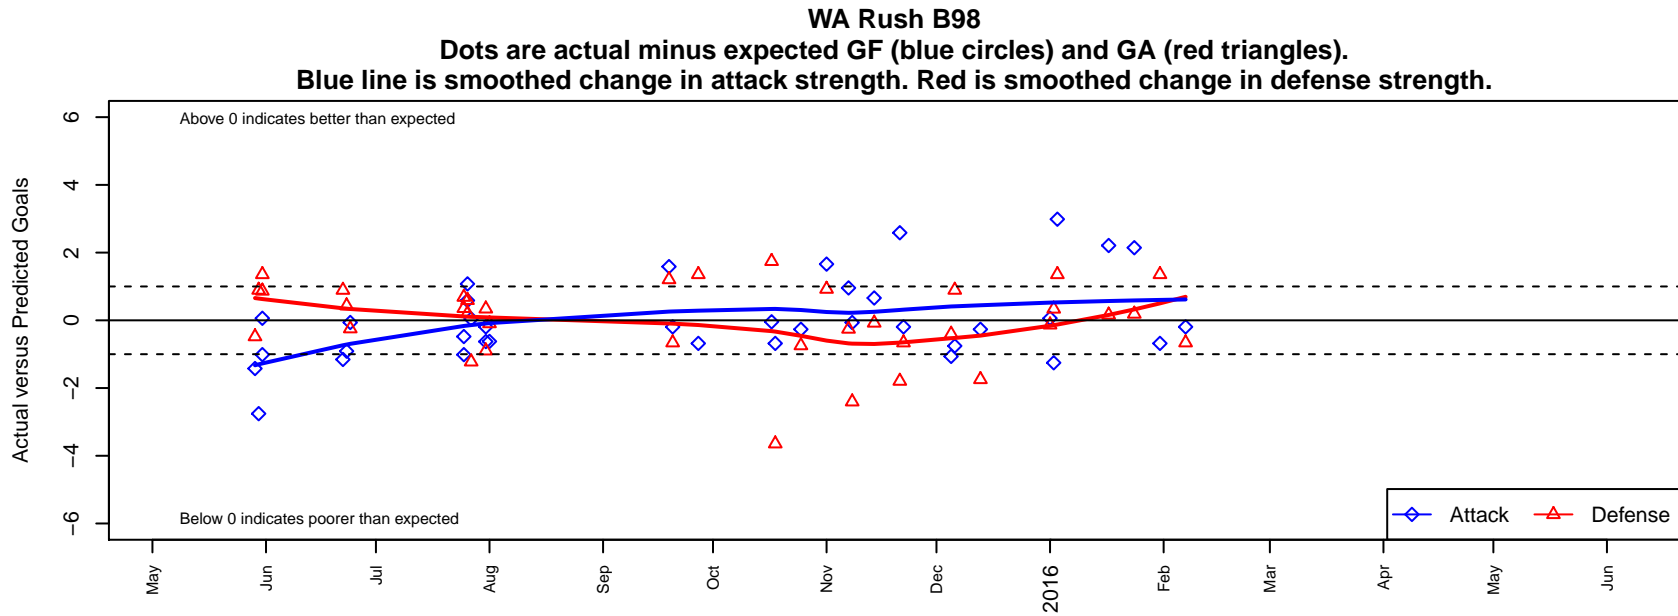

WA Rush B98

Washington Rush SC
 Everett, WA
 B98 total strength=1860
 attack=47.51 defense=32.59
 fall league = RCL B98 Div 1

alt names used:
 Washington Rush (WA) (FWNW)
 WASHINGTON RUSH B98 (WA)
 Washington Rush B98 A
 Washington Rush B98 A

Venues played:
 2014 Showcase of Champions Red U16
 2015 Far West Regionals U16
 2015 Surf Cup Gold U17
 2015 WA Rush Cup B19 Gold U19
 2015 RCL B98 Div 1
 2015 FWRL B98
 2015 WYS Championship B98

**attack and defense variance (black dot)
relative to other teams
and top 10 in region**