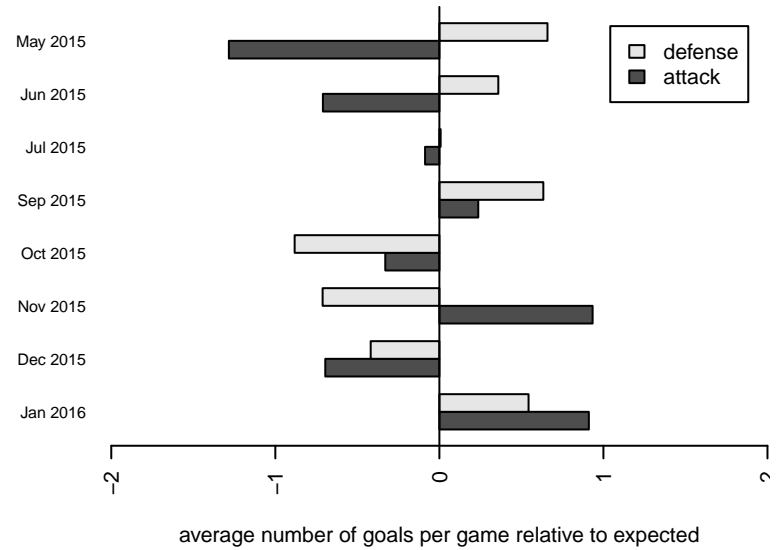

Performance relative to 13 month average