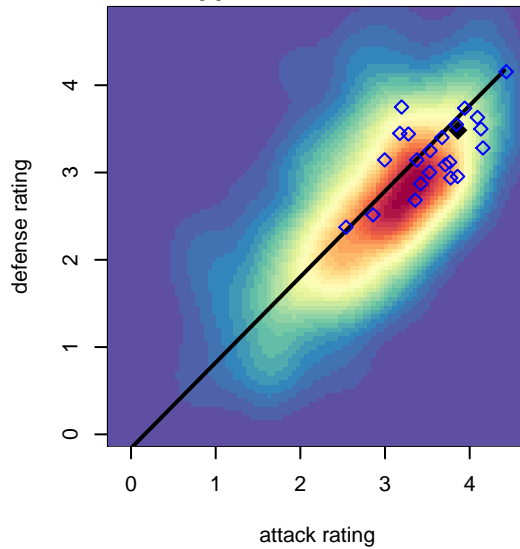

**attack and defense rating
relative to others at age
and all opponents in last 13 months**