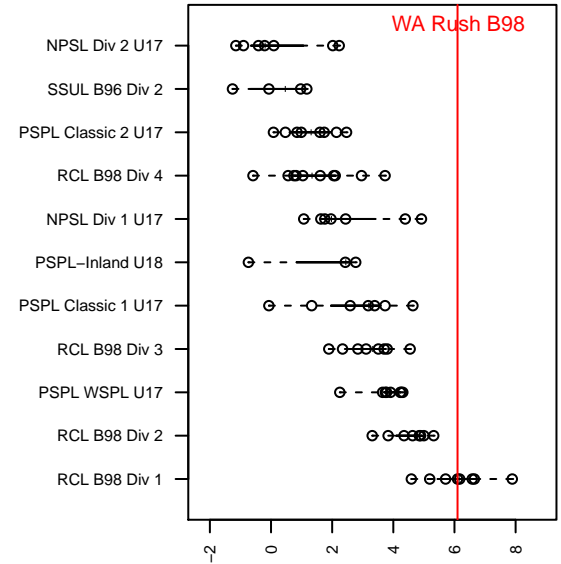

**attack and defense rating
relative to others at age
and all opponents in last 13 months**