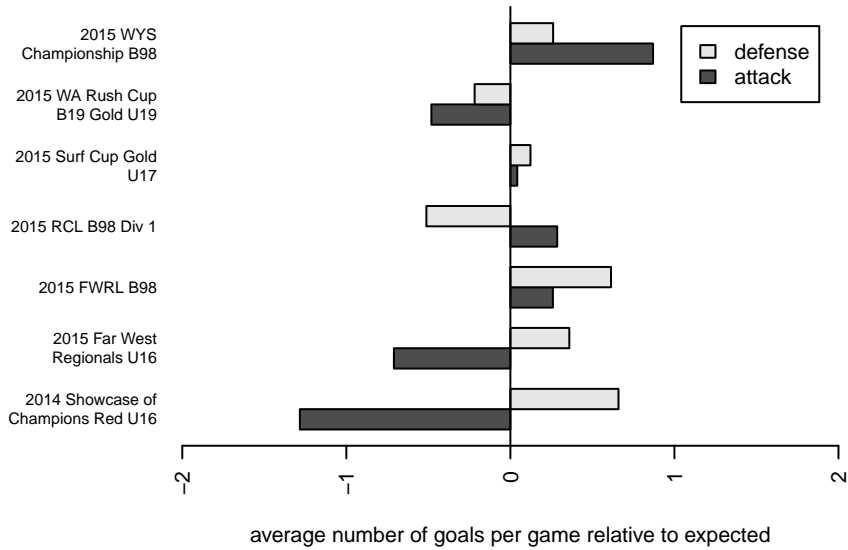

Performance relative to 13 month average